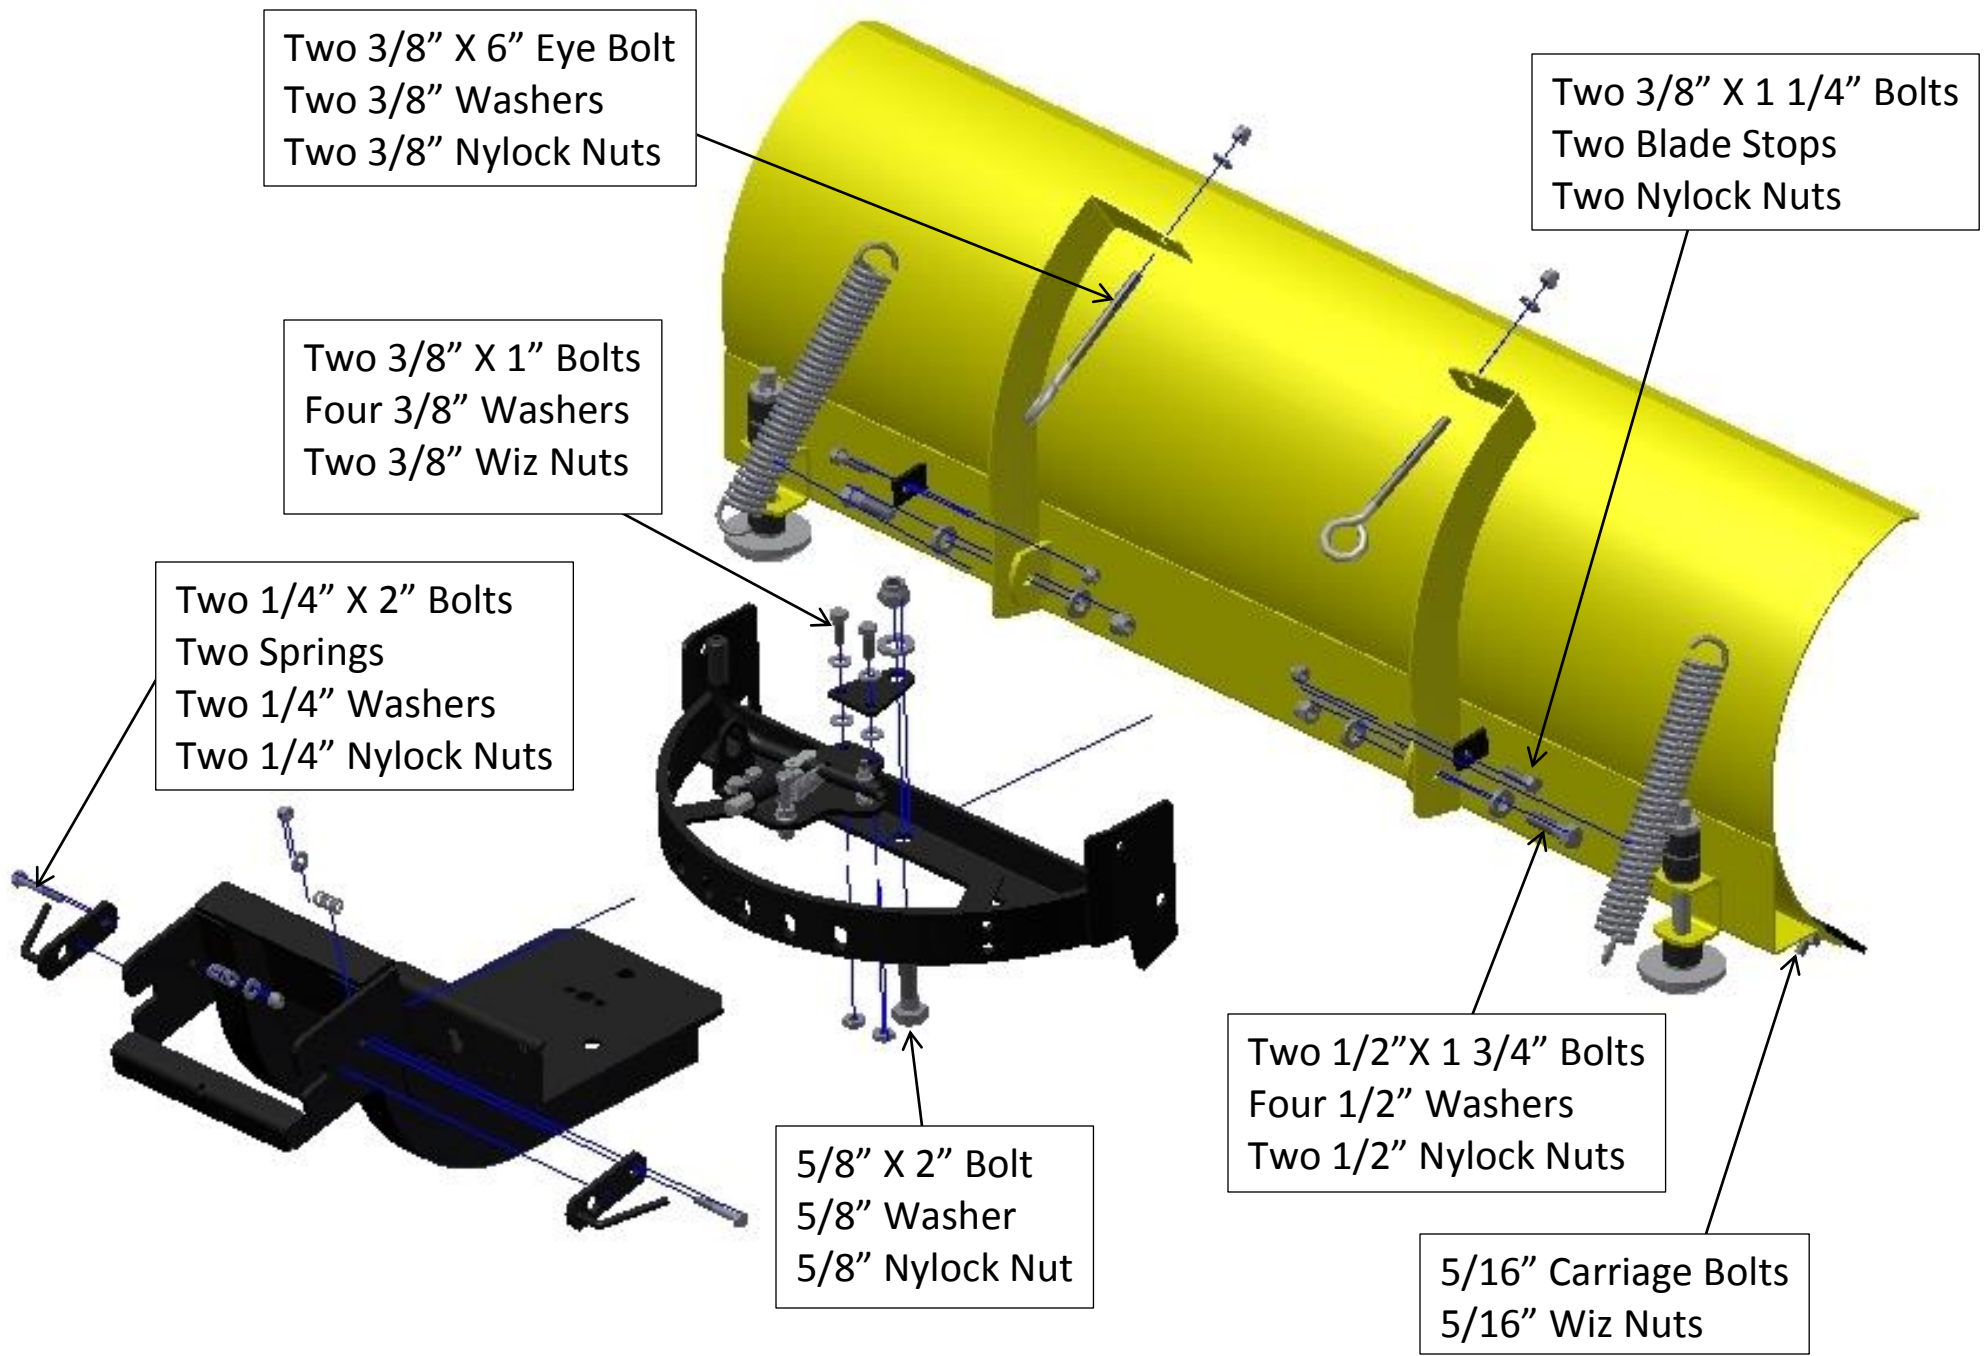

3906 Push Tube and Blade Exploded View

Two 3/8" X 6" Eye Bolt
Two 3/8" Washers
Two 3/8" Nylock Nuts

Two 3/8" X 1 1/4" Bolts
Two Blade Stops
Two Nylock Nuts

Two 3/8" X 1" Bolts
Four 3/8" Washers
Two 3/8" Wiz Nuts

Two 1/4" X 2" Bolts
Two Springs
Two 1/4" Washers
Two 1/4" Nylock Nuts

Two 1/2" X 1 3/4" Bolts
Four 1/2" Washers
Two 1/2" Nylock Nuts

5/8" X 2" Bolt
5/8" Washer
5/8" Nylock Nut

5/16" Carriage Bolts
5/16" Wiz Nuts